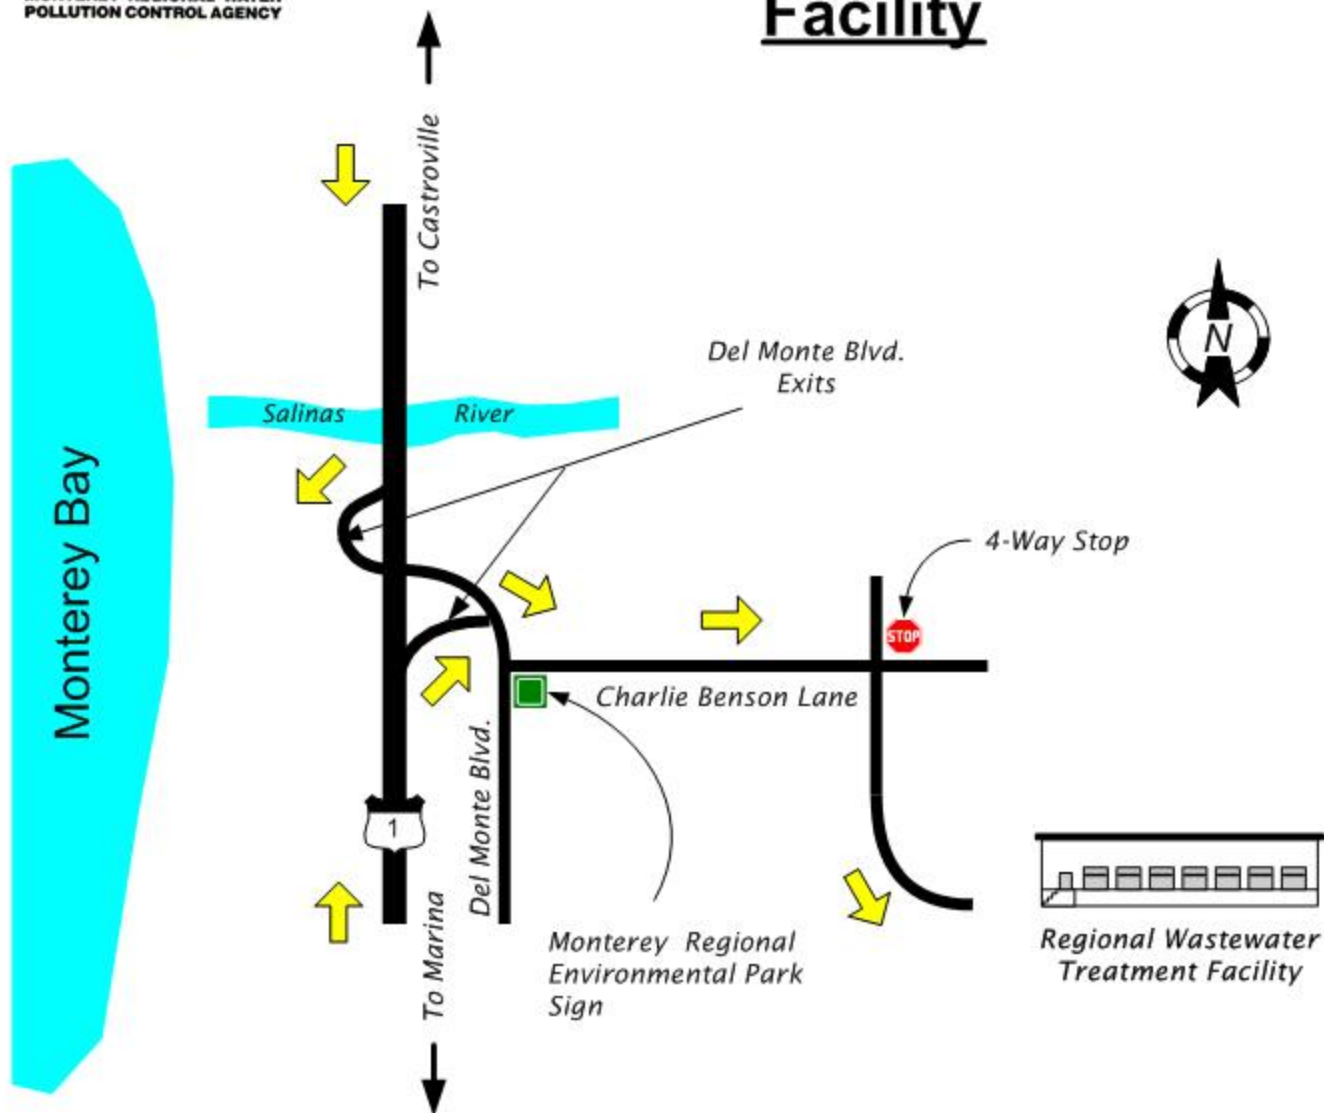

# Directions to the Regional Treatment Facility

## From Hwy 101:

From Hwy 101@ Prunedale take Hwy 156 exit  
Hwy 156 turns into Hwy 1 South @ Castroville  
Go 3 miles on Hwy 1 past Castroville  
Immediately after crossing the Salinas R. bridge  
Take the Del Monte Blvd Exit & turn left over Hwy 1\*\*  
Note the Regional Environmental Park sign on left  
Turn left onto Charlie Benson Lane  
Turn right at four way stop  
Continue on road & turn left into parking lot

\*\* If you go past Marina on Hwy 1 you've gone too far. Take the 12<sup>th</sup> Street exit and head back north on Hwy 1. Follow directions from Monterey

## From Monterey (Hwy 1 North):

On Hwy 1 go 2 miles past Marina  
Take the Del Monte Blvd Exit  
Turn right onto Del Monte Blvd  
Note the Regional Environmental Park sign on left  
Turn left onto Charlie Benson Lane  
Turn right at four way stop  
Continue on road & turn left into parking lot